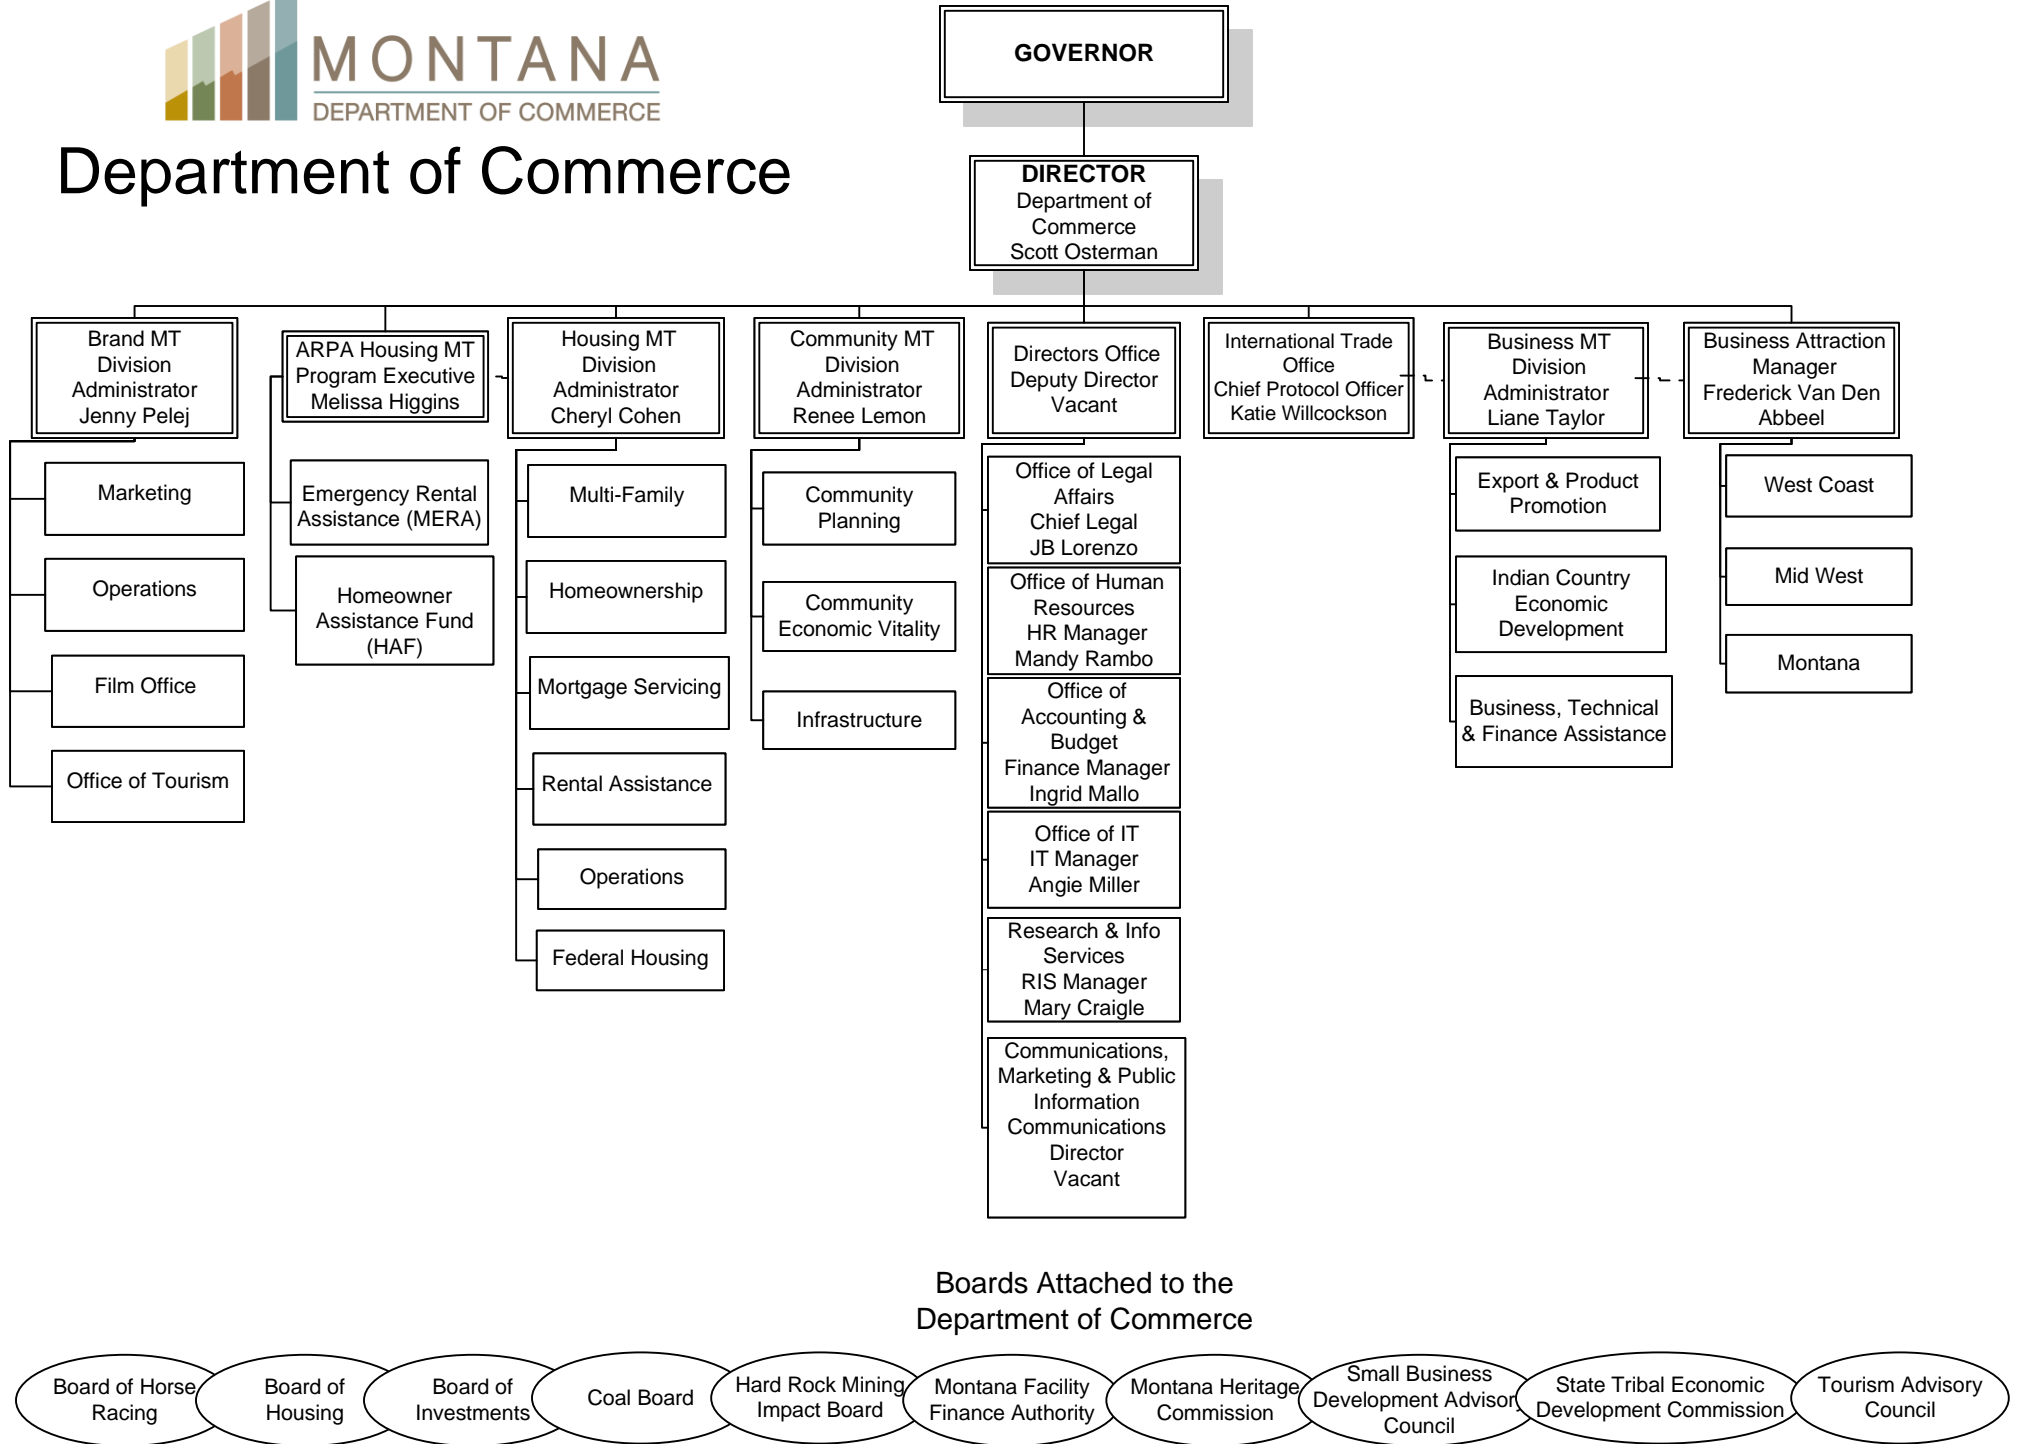

Department of Commerce

Boards Attached to the Department of Commerce

- Board of Horse Racing
- Board of Housing
- Board of Investments
- Coal Board
- Hard Rock Mining Impact Board
- Montana Facility Finance Authority
- Montana Heritage Commission
- Small Business Development Advisor Council
- State Tribal Economic Development Commission
- Tourism Advisory Council