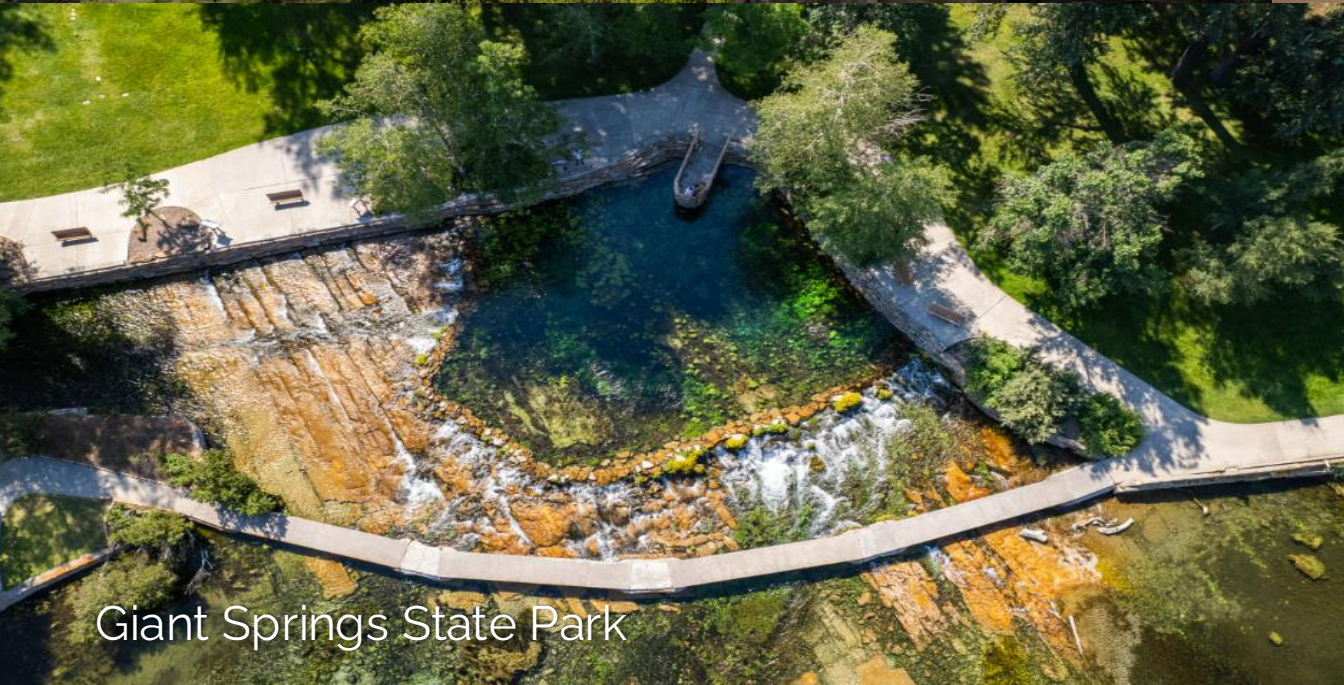

Explore Bigger.

central
MONTANA

About Central Montana

- Ranch and farm experiences
- Uncrowded, authentic communities
- Vast Landscapes
- Native American History

Top Attractions

Dinosaur Center, Bynum MT

A Lazy H Outfitters

First Peoples Buffalo Jump

Lewis + Clark Interpretive Center

Giant Springs State Park

Great Falls

CM Russell Museum

Charlie's Original Studio

Day Trips From Great Falls

Historic Downtown Fort Benton

Hampton Inn Great Falls

Sleep Inn Great Falls

Hilton Garden Inn Great Falls

Circle Bar Ranch

Where to Stay

Grand Union – Fort Benton

Stage Stop Inn – Choteau

Getting to the Region