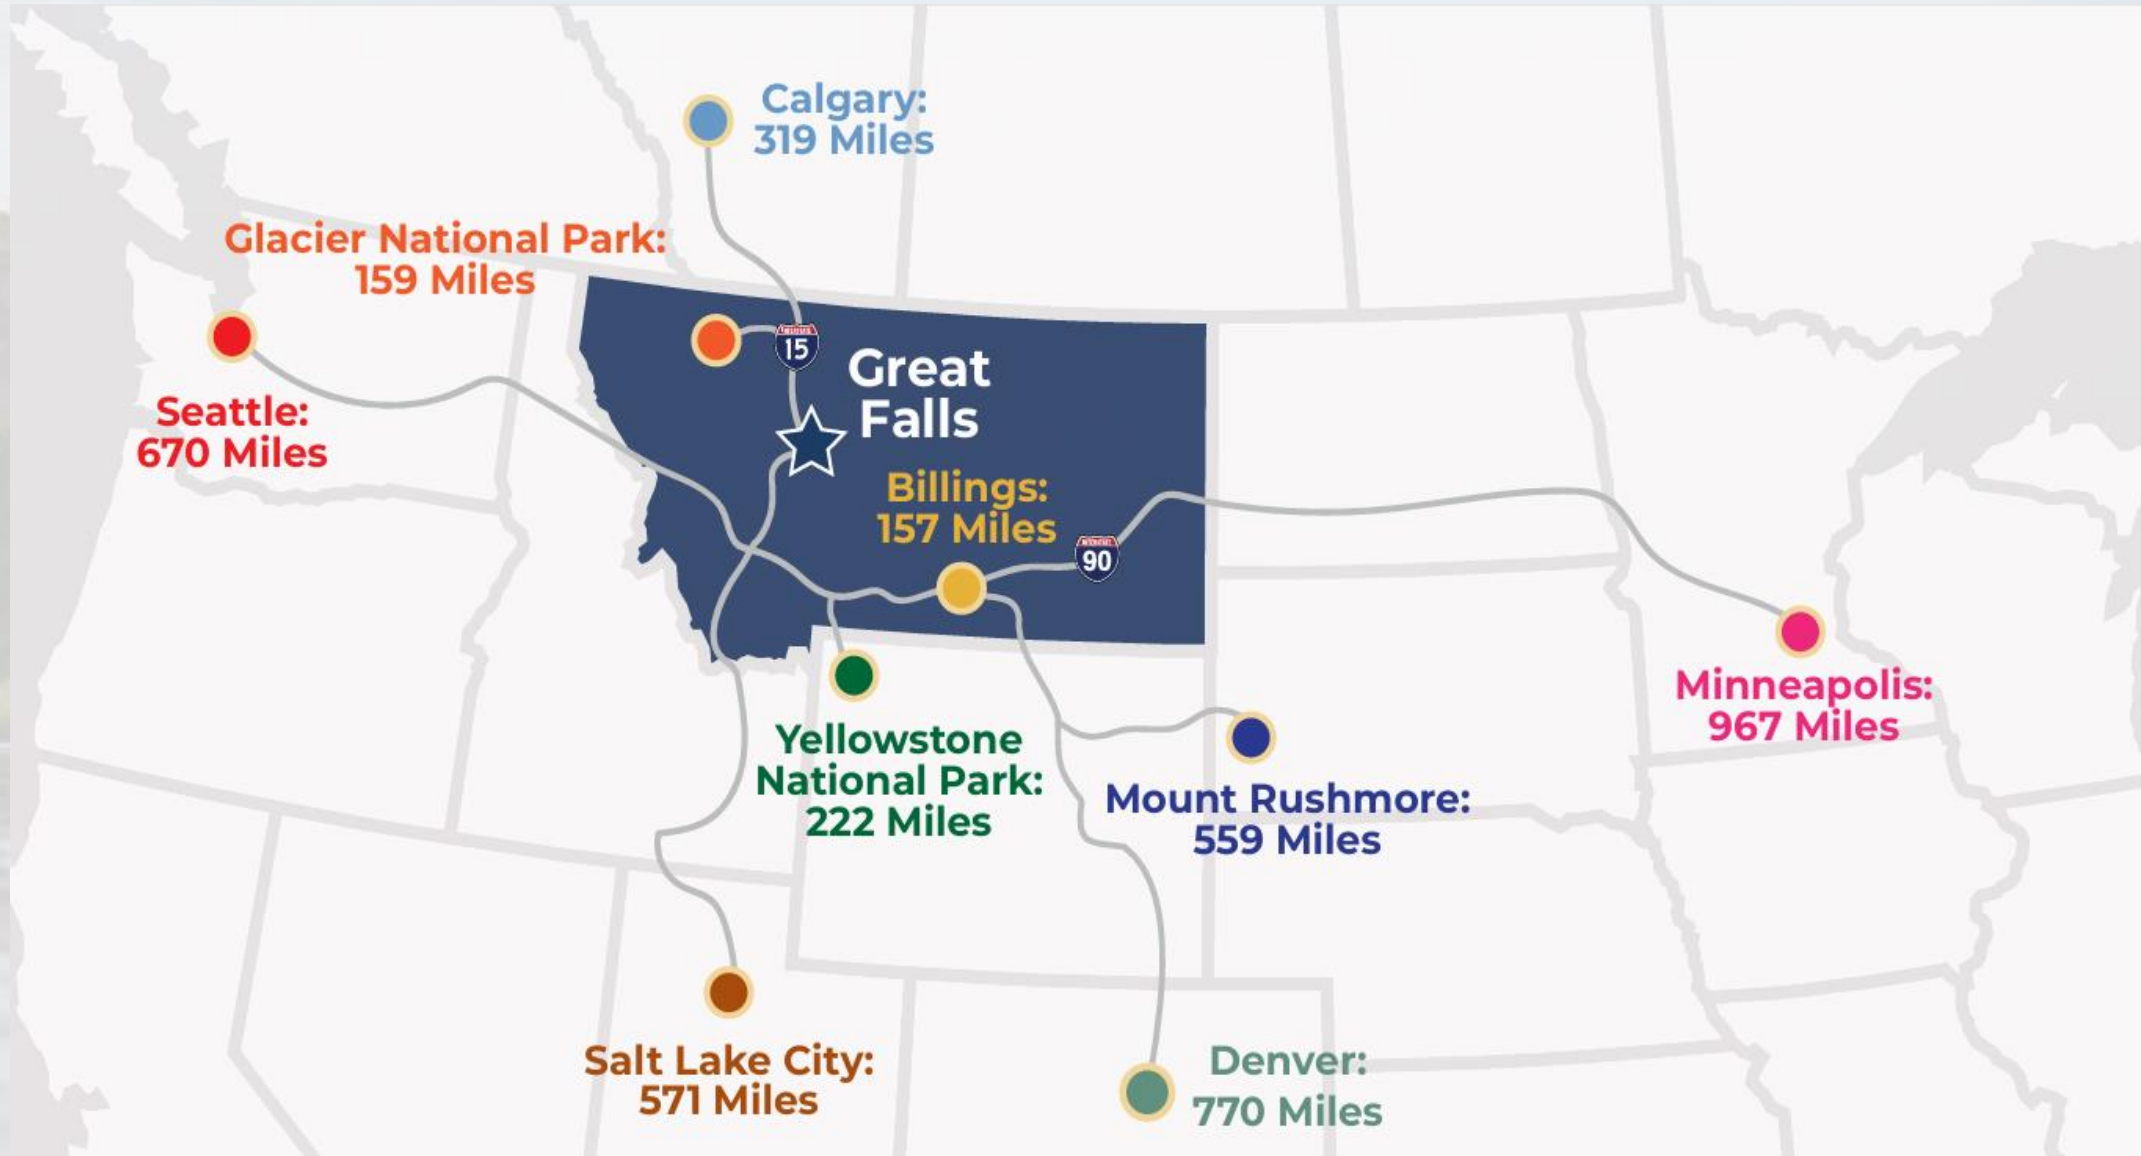

Explore Bigger.

central
MONTANA

About Central Montana

- Ranch and farm experiences
- Uncrowded, authentic communities
- Vast Landscapes
- Native American History

Top Attractions

Dinosaur Center, Bynum MT

A Lazy H Outfitters

First Peoples Buffalo Jump

Lewis + Clark Interpretive Center

Giant Springs State Park

Great Falls

CM Russell Museum

Charlie's Original Studio

Day Trips From Great Falls

Historic Downtown Fort Benton

Union Grille

Fort Benton

Fort Benton Agriculture Museum

The Old Trail Museum

Choteau

Rocky Mountain Front Mountain Range

Curly Willow Floral & Gifts

Where to Stay

Hampton Inn Great Falls

Sleep Inn Great Falls

Hilton Garden Inn Great Falls

Circle Bar Ranch

Where to Stay

Grand Union – Fort Benton

Stage Stop Inn – Choteau

Getting to the Region