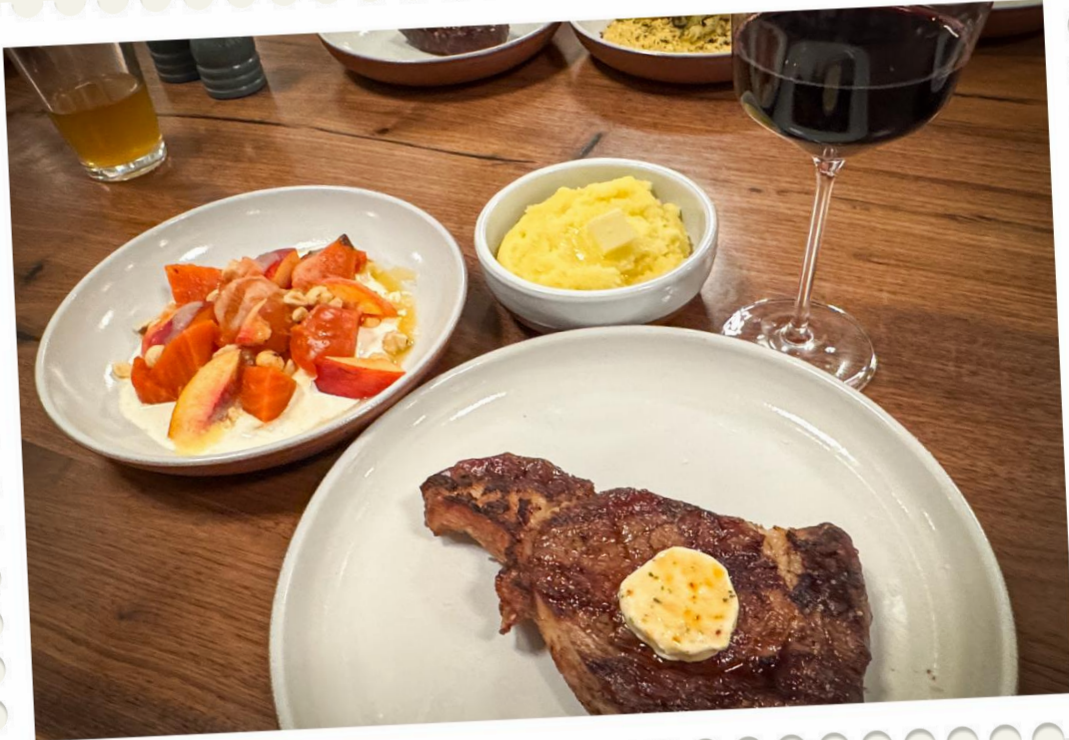

OUTDOOR ADVENTURES

 **FLY FISHING** | ENNIS, MT

HISTORY

RANCHING HERITAGE

CHARMING SMALL TOWNS

LOCALLY SOURCED FOOD & BEVERAGE | HELENA, MT | BUTTE, MT
Union + Old Salt, Headframe Distillery

 **SILVER-BOW DRIVE IN THEATER** | BUTTE, MT