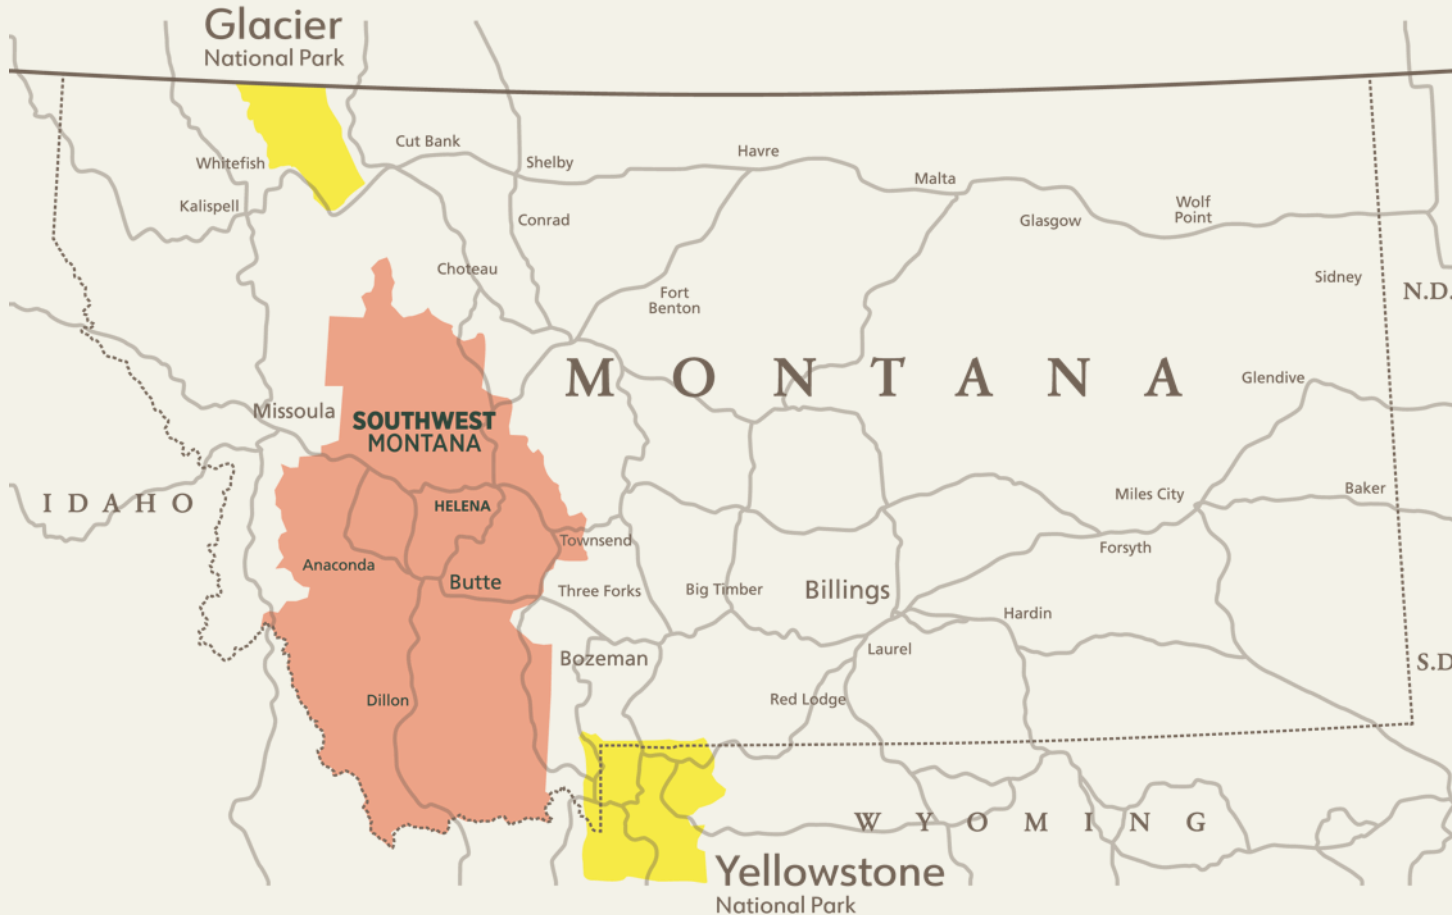

VISIT
Southwest
MONTANA

MARIA POCHERVINA | EXECUTIVE DIRECTOR

info@southwestmontana.com | 406-422-7978

VISIT
Southwest
MONTANA

Who is

SOUTHWEST MONTANA?

Located between the parks,
Southwest Montana has so
many unique adventures to
create memories for your
trip to Montana

OUTDOOR ADVENTURES

 **FLY FISHING** | ENNIS, MT

HISTORY

RANCHING HERITAGE

CHARMING SMALL TOWNS

LOCALLY SOURCED FOOD & BEVERAGE | HELENA, MT | BUTTE, MT
Union + Old Salt, Headframe Distillery

 **SILVER-BOW DRIVE IN THEATER** | BUTTE, MT

SOUTHWEST MONTANA & POPULAR CULTURE

 **FILMING SITE FOR:**

VISIT
Southwest
MONTANA

THANK YOU!