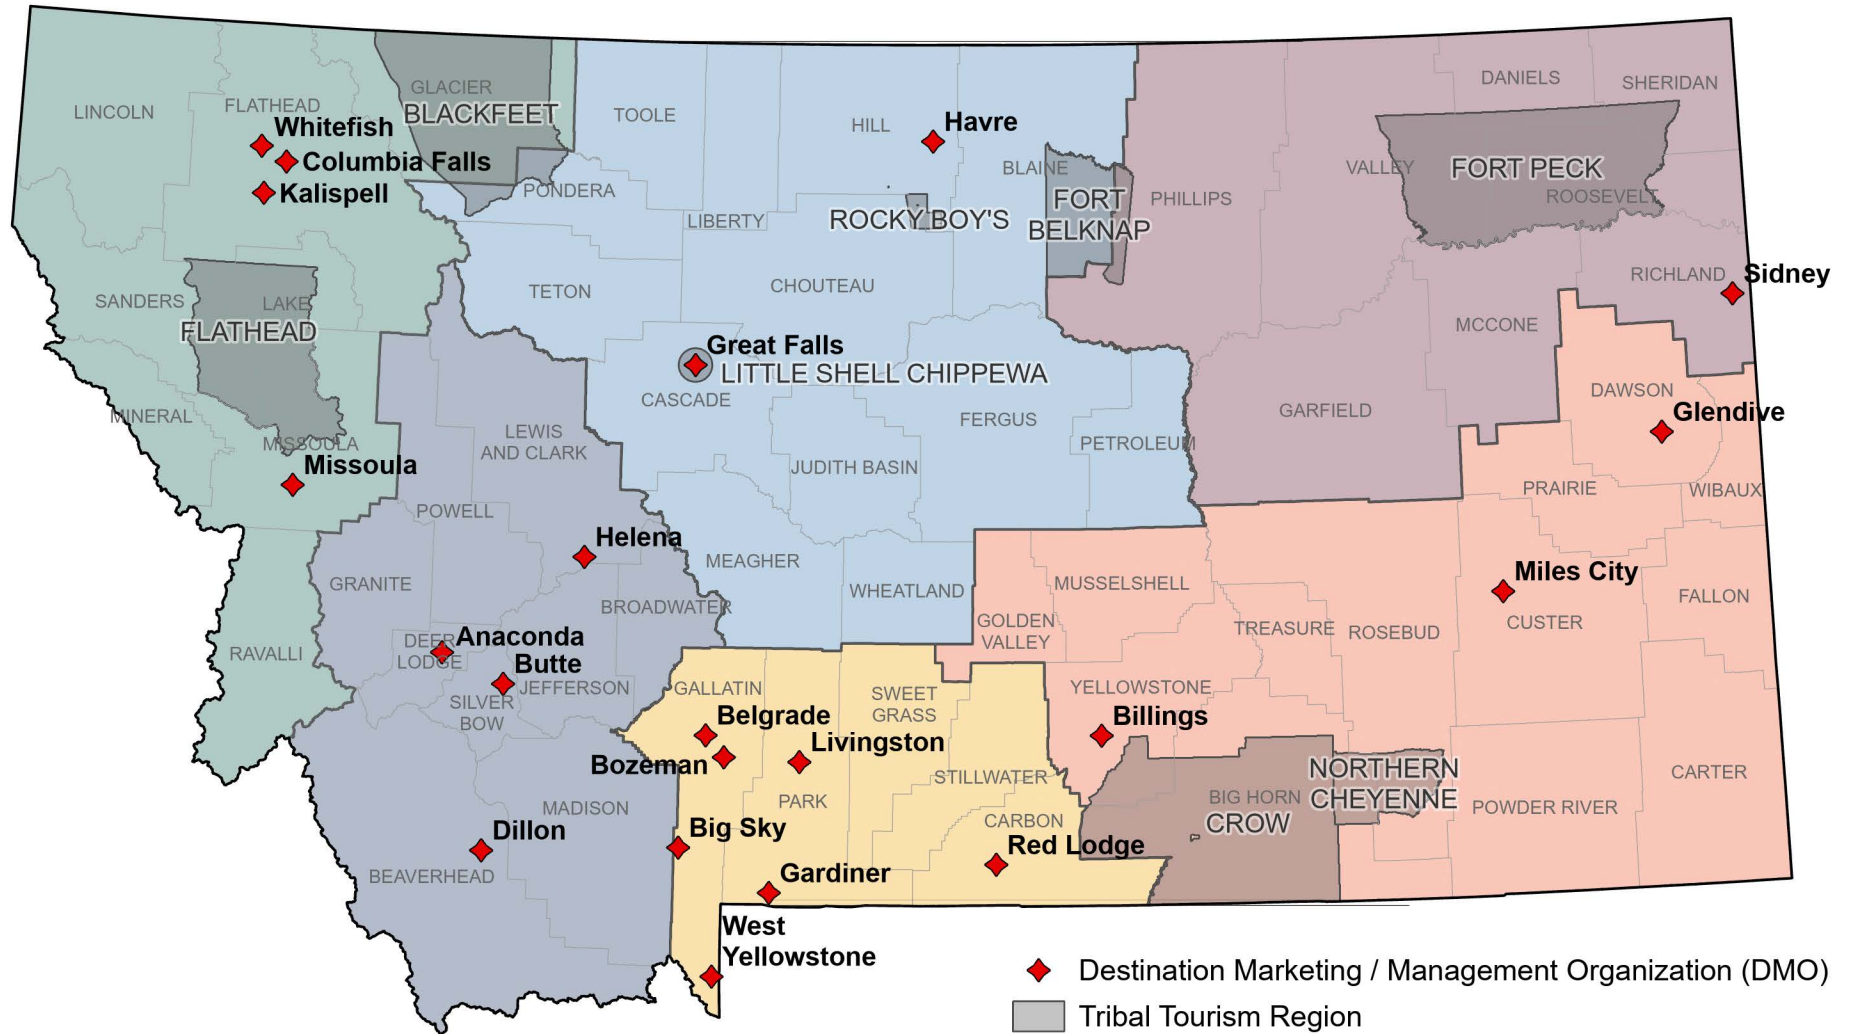

Montana Tourism Regions

- | | | |
|---|---|---|
|  Central Montana
Lewistown 406-761-5036 |  Southeast Montana
Billings 406-294-5270 |  Western Montana Glacier Country
Missoula 406-532-3234 |
|  Missouri River Country
Fort Peck 406-653-1319 |  Southwest Montana
Deer Lodge 406-846-1943 |  Yellowstone Country
Bozeman 406-556-8680 |

 Destination Marketing / Management Organization (DMO)
 Tribal Tourism Region