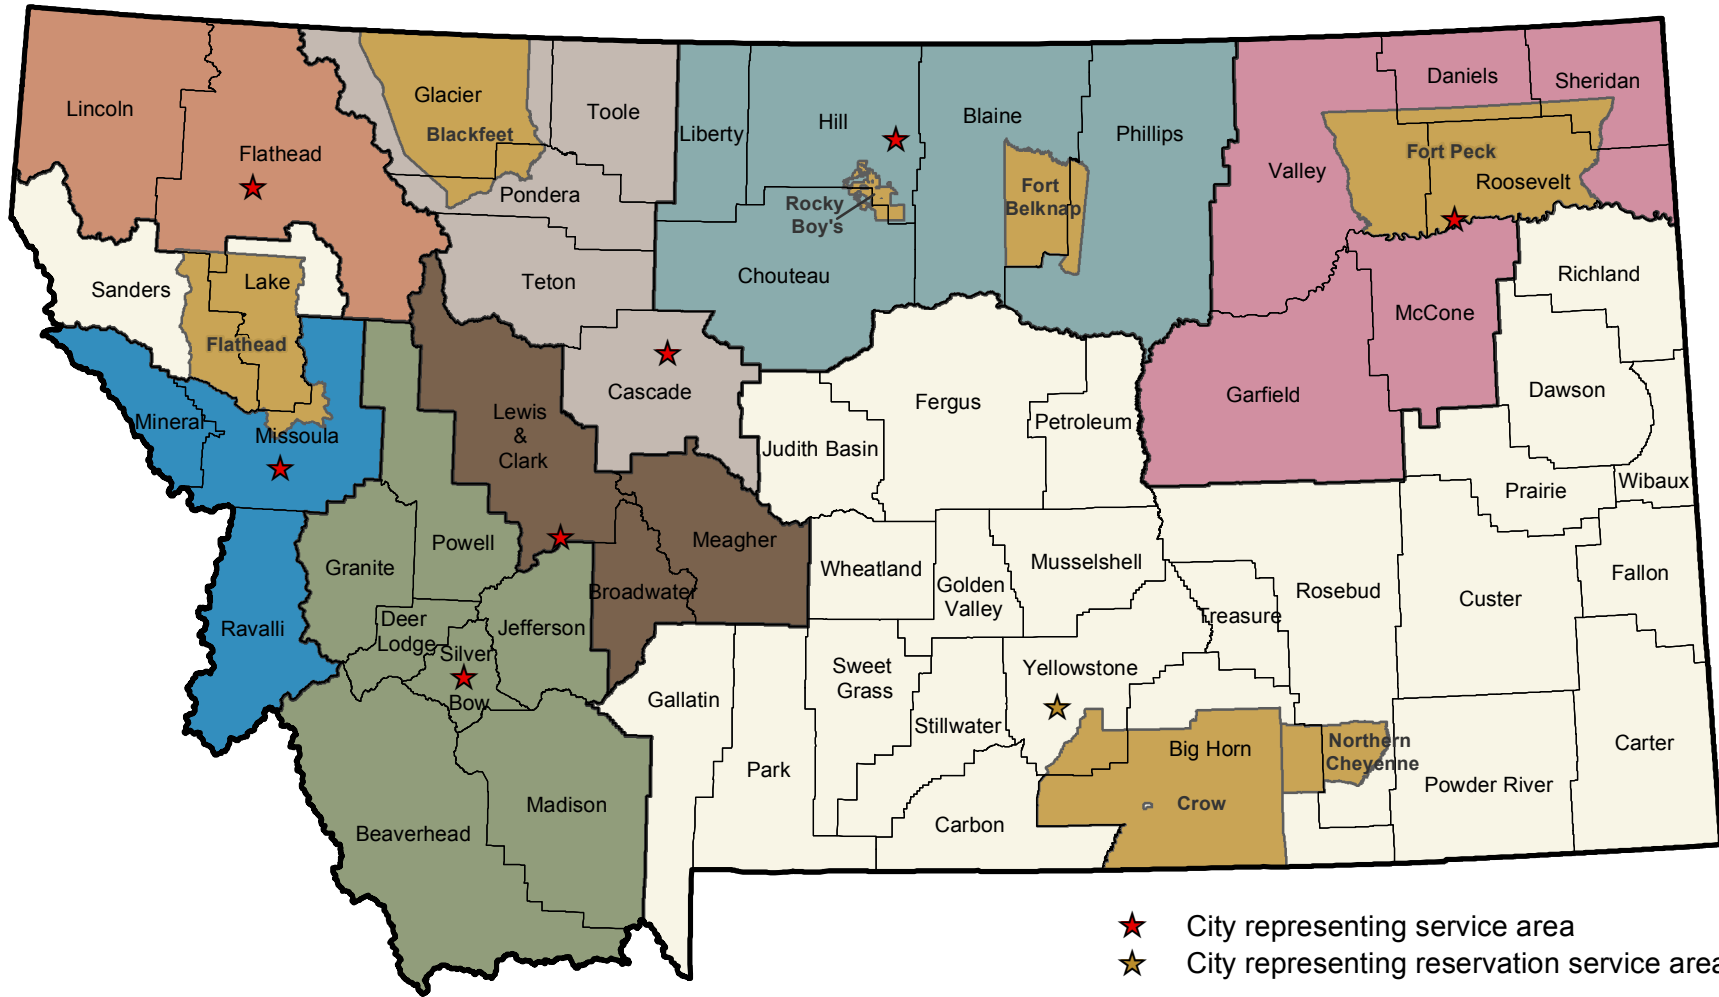

# MICROBUSINESS DEVELOPMENT CORPORATIONS

 Bear Paw Development Corporation Havre - (406) 265-9226	 Great Northern Development Corporation Wolf Point - (406) 653-2590	 Montana Business Assistance Connection Helena - (406) 447-1510	 Montana West Economic Development Kalispell - (406) 257-7711	 Businesses in these counties can contact any MicroBusiness Development Corp for details.
 Great Falls Development Authority Great Falls - (406) 771-9020	 Headwaters Resource Conservation and Development Area, Inc. Butte - (406) 723-4349	 Montana Community Development Corporation Missoula - (406) 728-9234	 Native American Development Corporation Billings - (406) 259-3804	