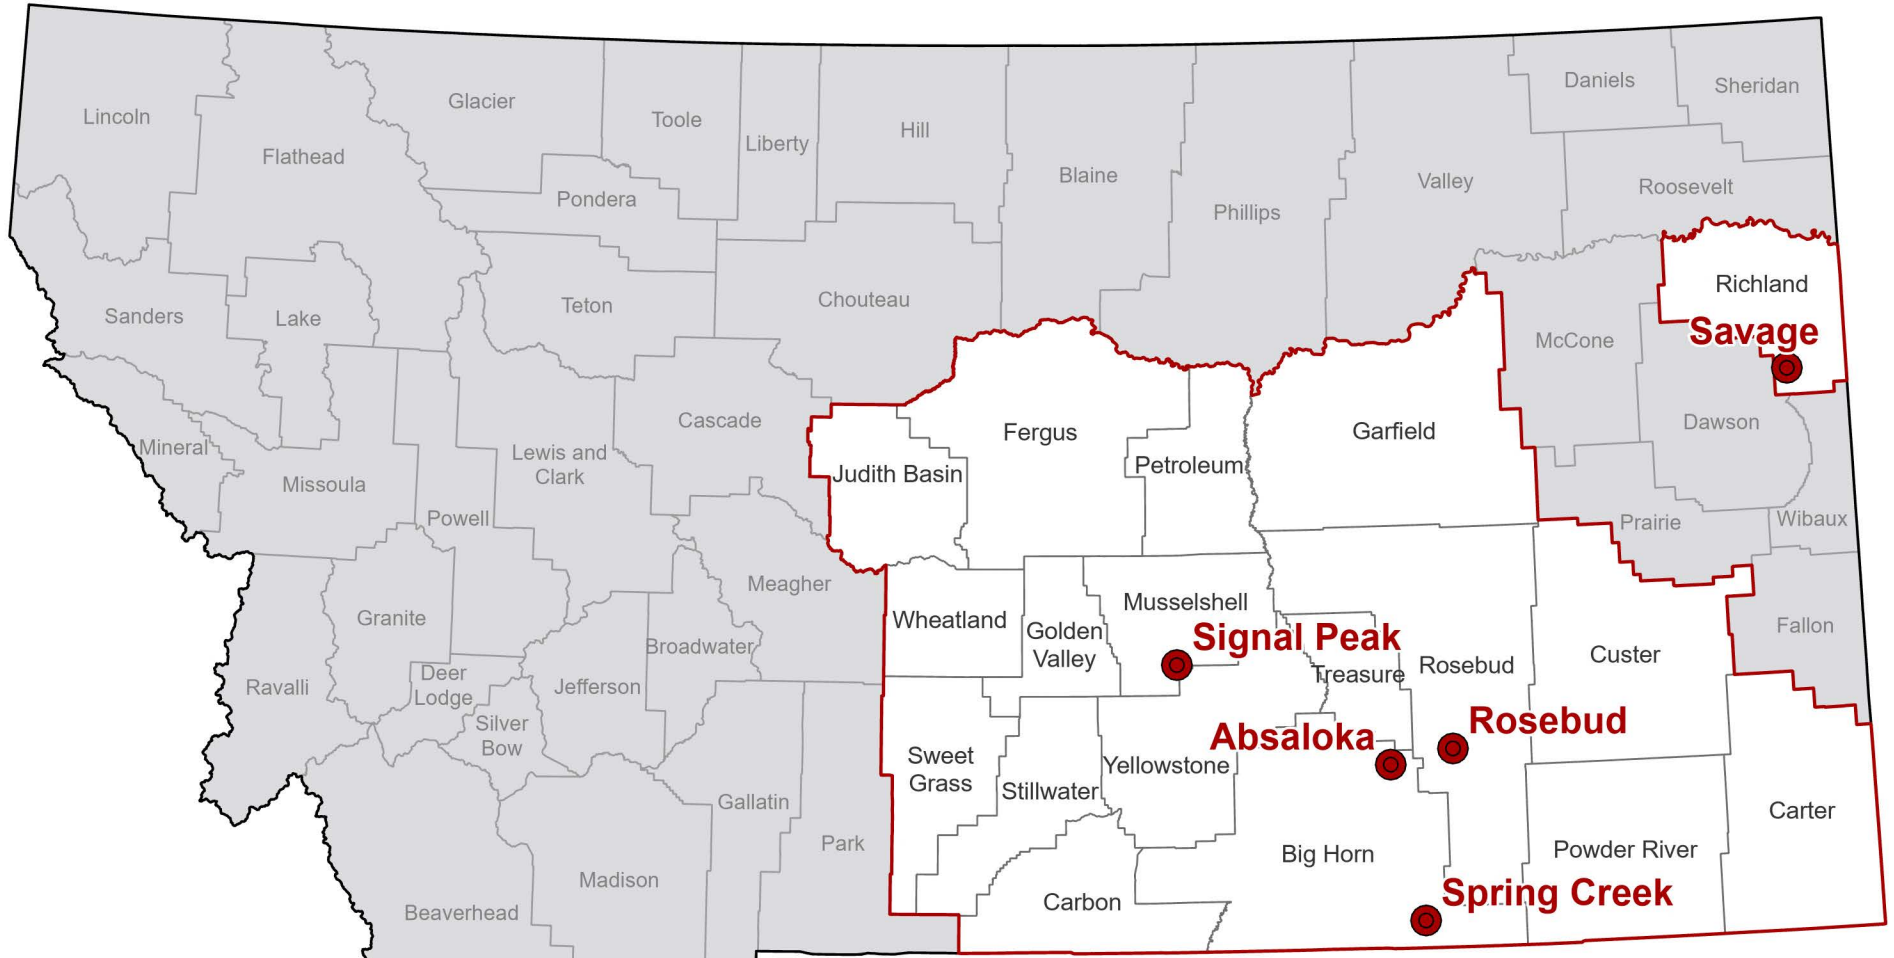

Major Coal Mines and General Coal Impact Area

Montana Coal Board

Coal Board Grants' Funding Distribution

- Less than 50%
- Greater than 50%

Data Source:
 Montana Coal Board
 Community MT
 Montana Department of Commerce
<https://commerce.mt.gov/About/Boards/Montana-Coal-Board/>

This map is a general representation of the designated and non-designated communities as it relates to coal impacts. This map only applies to the one-year period starting July 1, 2025 through June 30, 2026. The complete list of designated coal impacted communities can be found in the report.