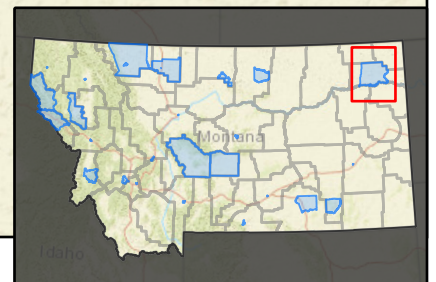

Fort Peck Indian Reservation

Montana Opportunity Zones

Sources: Esri, HERE, Garmin, USGS, Intermap, INCREMENT P, NRCan, Esri Japan, METI, Esri China (Hong Kong), Esri Korea, Esri (Thailand), NGCC, © OpenStreetMap contributors, and the GIS User Community