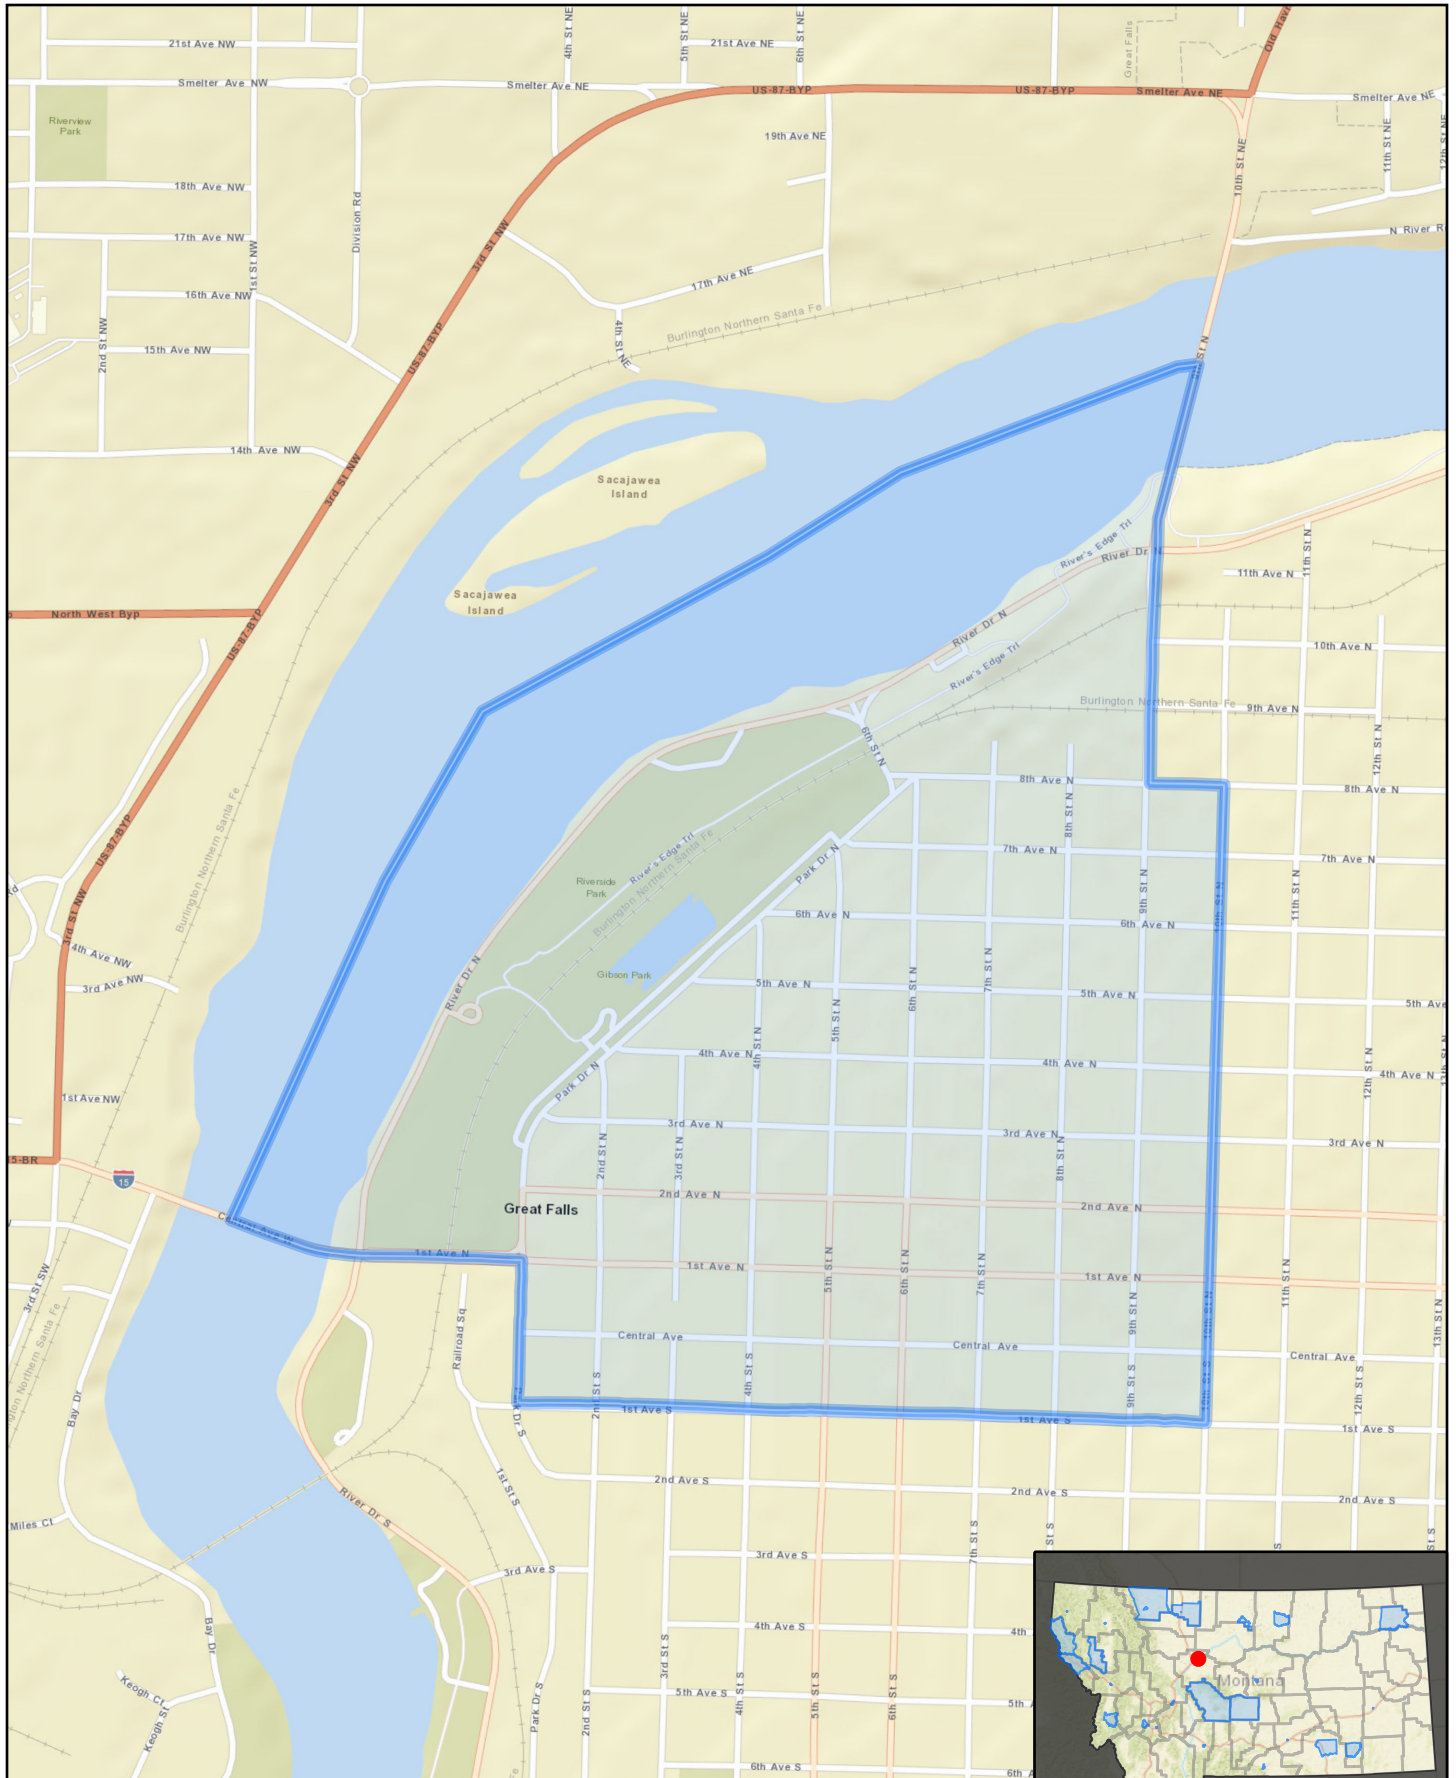

# Great Falls

Montana Opportunity Zones

Sources: Esri, HERE, Garmin, USGS, Intermap, INCREMENT P, NRCan, Esri Japan, METI, Esri China (Hong Kong), Esri Korea, Esri (Thailand), NGCC, © OpenStreetMap contributors, and the GIS User Community