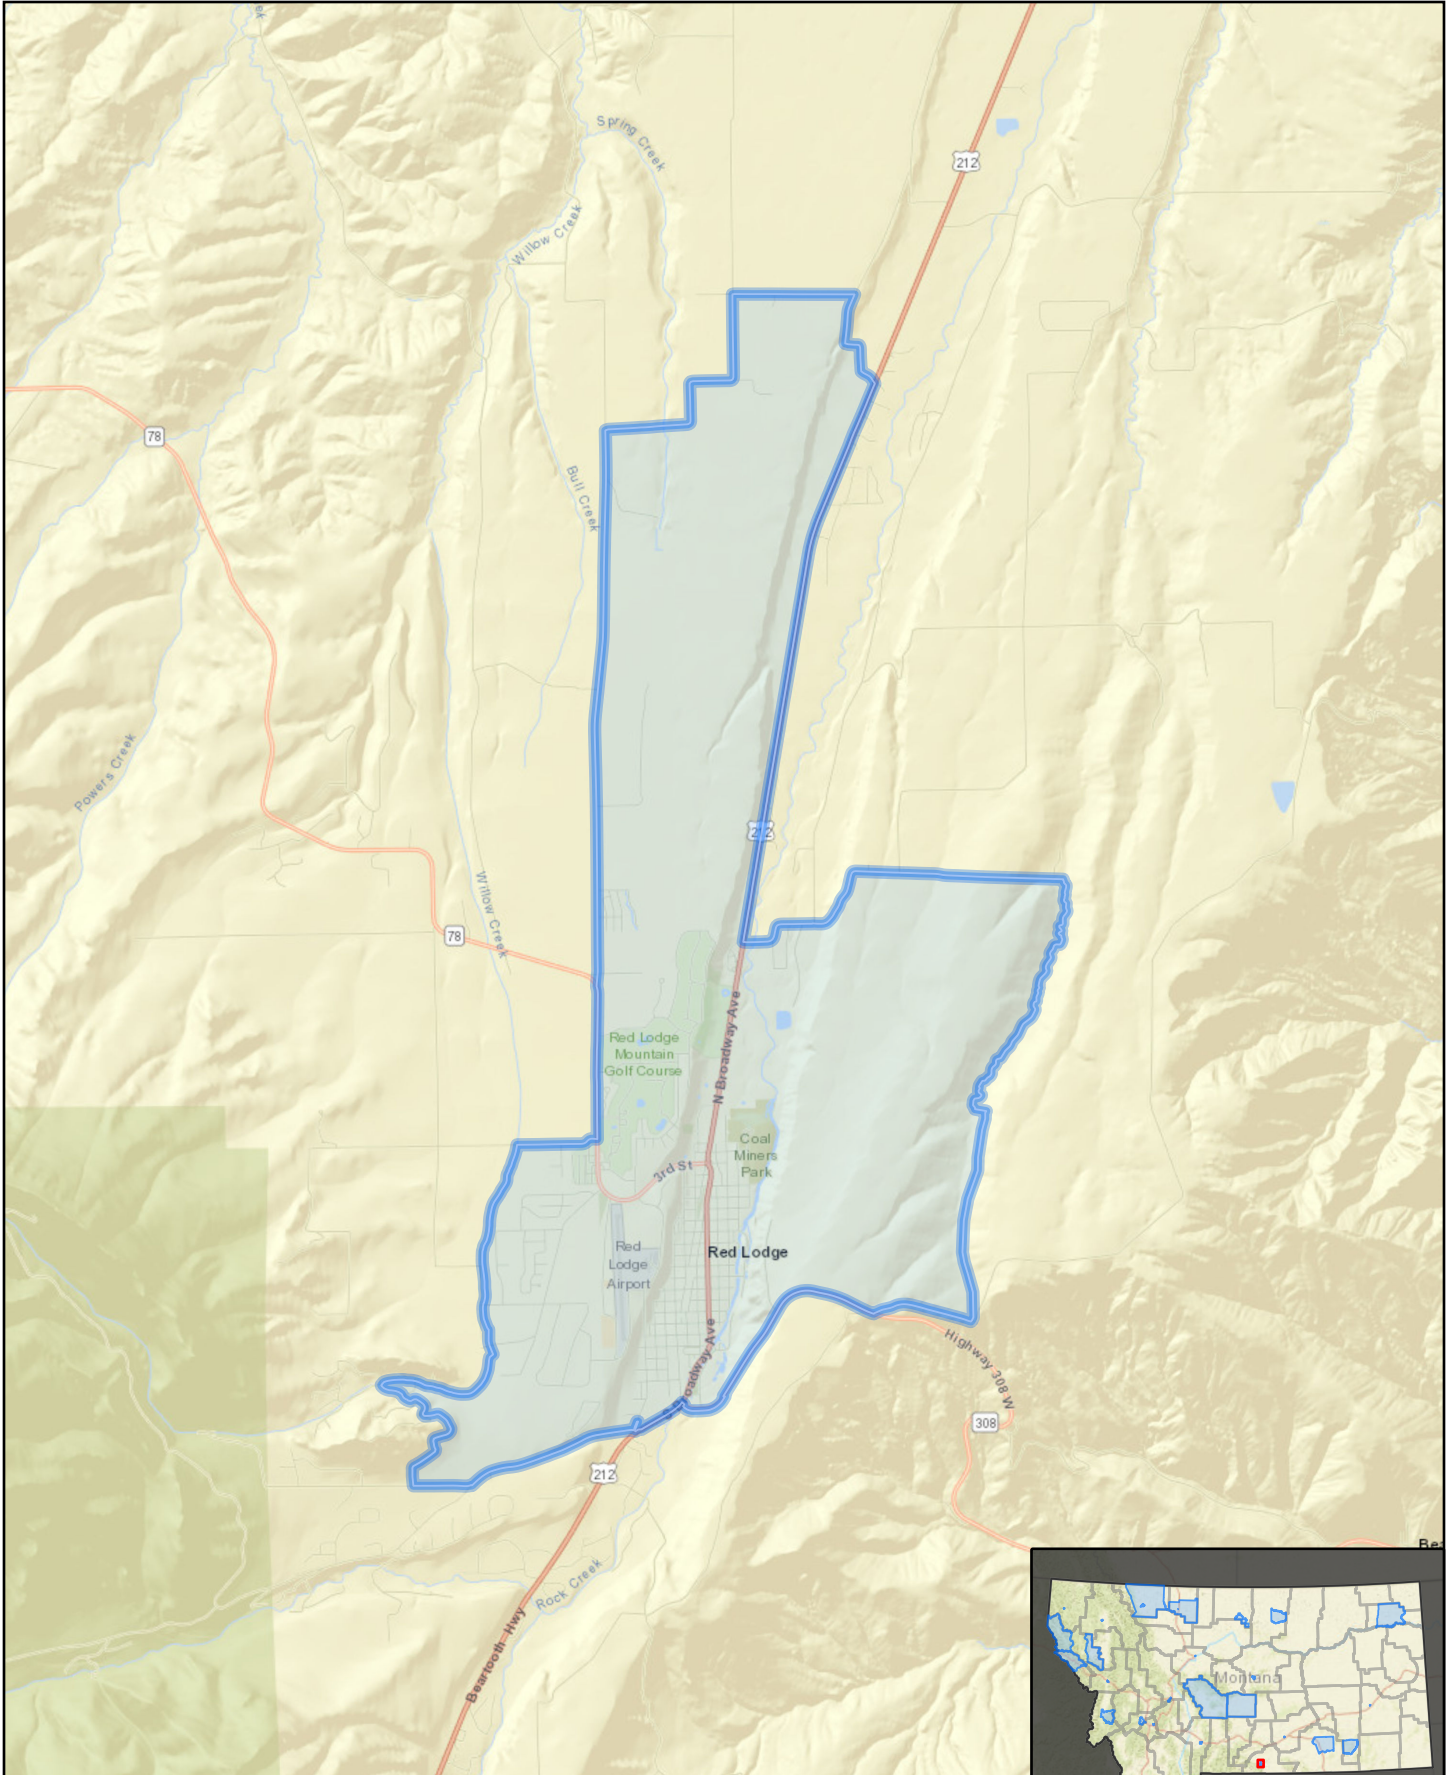

# Red Lodge

Montana Opportunity Zones

Sources: Esri, HERE, Garmin, USGS, Intermap, INCREMENT P, NRCan, Esri Japan, METI, Esri China (Hong Kong), Esri Korea, Esri (Thailand), NGCC, © OpenStreetMap contributors, and the GIS User Community